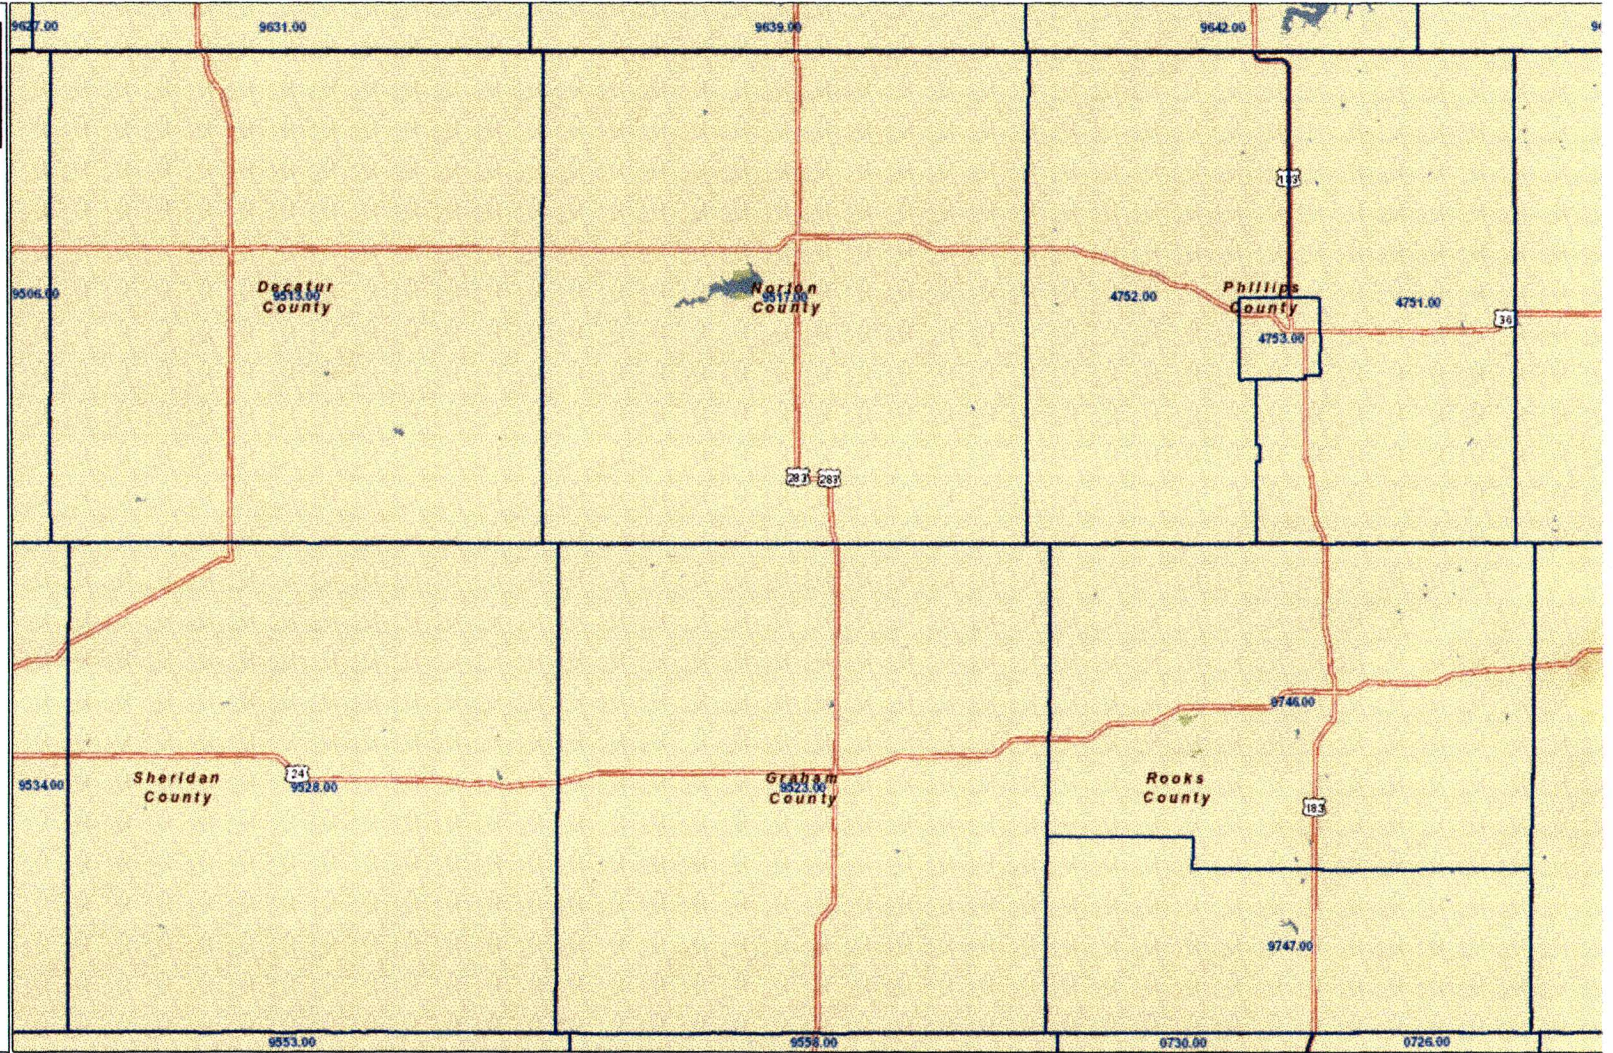

FFIEC Year: 2022 Address: Search Reset Print

Matched Address	
Address	
MSA/MD Code	
State Code	
County Code	
Tract Code	
MSA/MD Name	
State Name	
County Name	

Census Demographic Data

☐ User Select Tract

Geocoding System

[Census Updates](#)